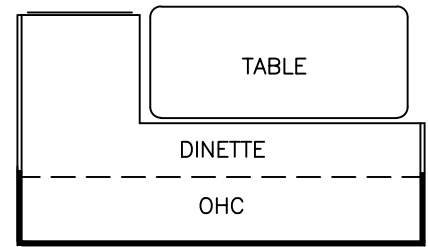

ALSO AVAILABLE IN:
L-SHAPE LOUNGE

ASCOT 2015
CARAVAN
 21' 2CAFW-B