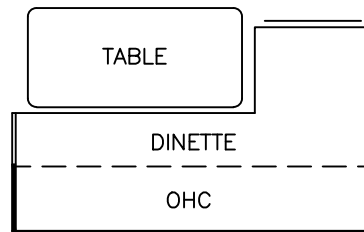

ALSO AVAILABLE IN:
L-SHAPE LOUNGE

INNOVATION CARAVAN

530M-CAF

PROPERTY OF CONCEPT CARAVANS