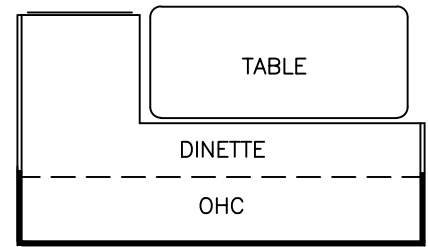

ALSO AVAILABLE IN:  
L-SHAPE LOUNGE

**ZODIAC 2015**  
**CARAVAN**  
21' 2CAFW-B